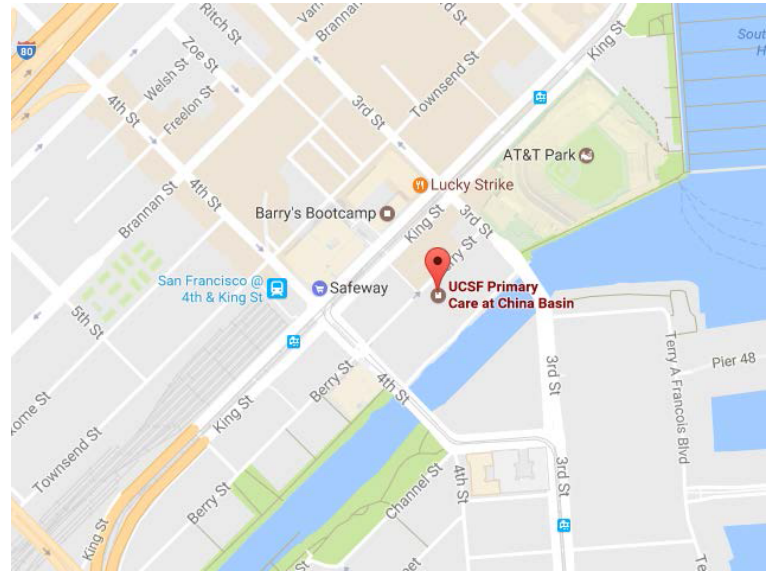

UCSF Imaging Center at China Basin

185 Berry Street, Suite 190, Lobby 6
San Francisco, CA 94107
Ph: (415) 353-4500
Fax: (415) 353-4522

Parking

Free parking is reserved for UCSF patients and participants at the China Basin's garage. We validate for parking in our garage (parking entrance on 3rd Street, across from AT&T Park). We also offer complimentary valet parking, which is particularly convenient for patients with disabilities.

Public Transportation

The UCSF Imaging Center at China Basin is only one block from the Caltrain Depot. We are served by the N Judah MUNI streetcar line and by the following MUNI bus lines 10, 12, 30, 45, and 47.

UCSF Shuttle

UCSF shuttle service is available from other campuses. More information, including schedules is available on the [UCSF Campus Life Services](#) web site.

Accessibility

Disabled parking is available in the underground China Basin parking garage. In addition, a handicap ramp is available at 185 Berry Street, Lobby 6. Take the ramp towards 4th street and enter Lobby 6 on the left.