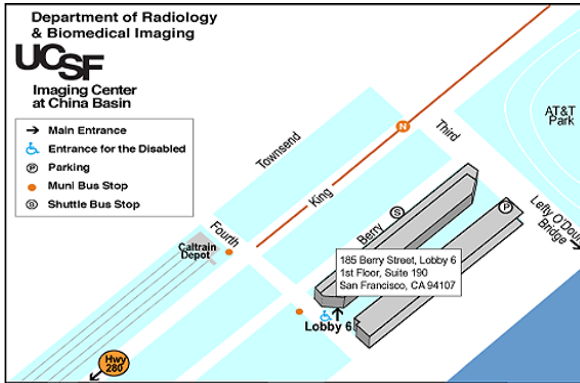

UCSF Imaging Center at China Basin

185 Berry Street, Suite 190, Lobby 6
San Francisco, CA 94107
Ph: (415) 353-4500
Fax: (415) 353-4522

Parking

Free parking is reserved for UCSF patients and participants at the China Basin's garage. We validate for parking in our garage (parking entrance on 3rd Street, across from AT&T Park). We also offer complimentary valet parking, which is particularly convenient for patients with disabilities.

Public Transportation

The UCSF Imaging Center at China Basin is only one block from the Caltrain Depot. We are served by the N Judah MUNI streetcar line and by the following MUNI bus lines 10, 12, 30, 45, and 47.

UCSF Shuttle

UCSF shuttle service is available from other campuses. More information, including schedules is available on the [UCSF Campus Life Services](#) web site.

Accessibility

Disabled parking is available in the underground China Basin parking garage. In addition, a handicap ramp is available at 185 Berry Street, Lobby 6. Take the ramp towards 4th street and enter Lobby 6 on the left.